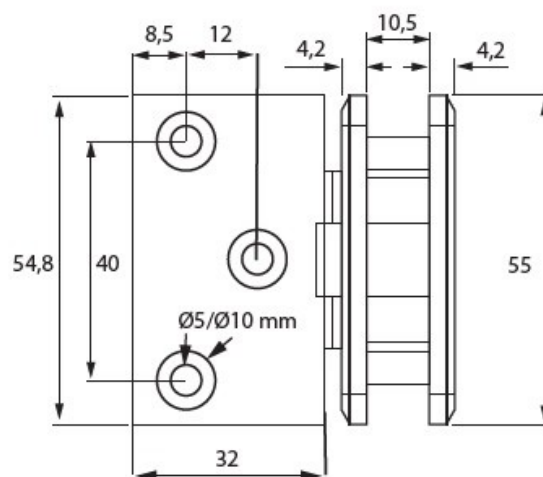

## Description:

Shower Hinge "Linz", Wall/Glass,CPL, Offset Back Pl, 3 Holes, 6-10mm Glass Thickness, W/15 DG Angle Adjustment, Function & 15DG Return Function, Brass Material, Rectangular, Shape w/Chamferede Edges

## Item number:

15.26.744-0

Units	Box	Carton	HS Code	Barcode
Pcs.	1	20	8302100090	 5704866510080