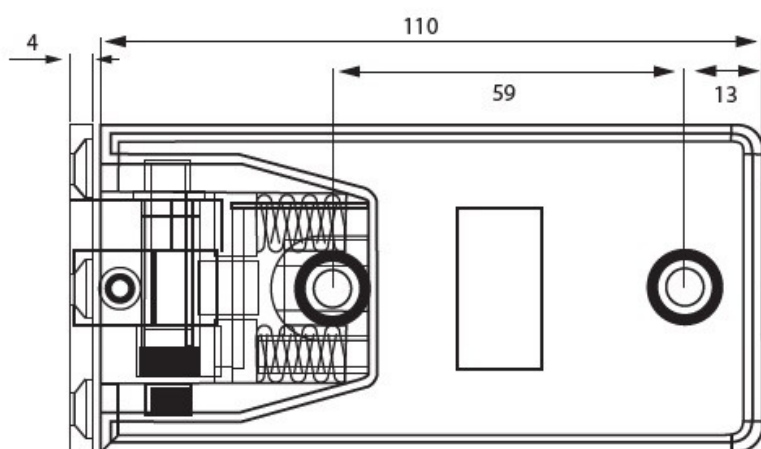

PRODUCT SHEET

Description:

Shower Hinge "Linz", Wall/Glass,CPL, Offset Back Pl, 3 Holes, 6-10mm Glass Thickness, W/15 DG Angle Adjustment, Function & 15DG Return Function, Brass Material, Rectangular, Shape w/Chamferede Edges

Item number:

15.26.744-0

Units	Box	Carton	HS Code	Barcode
Pcs.	1	20	8302100090	 5704866510080

SISO A/S

Mileparken 11
DK-2740 Skovlunde
Denmark
VAT: 24786013

Phone +45 45 830 900

www.siso.dk
siso@siso.dk

Danske Bank
Nytorv Branch
Copenhagen
SWIFT: DABADKKK

Account no.
4180 3112 112936
IBAN Account
DK7230003112112936